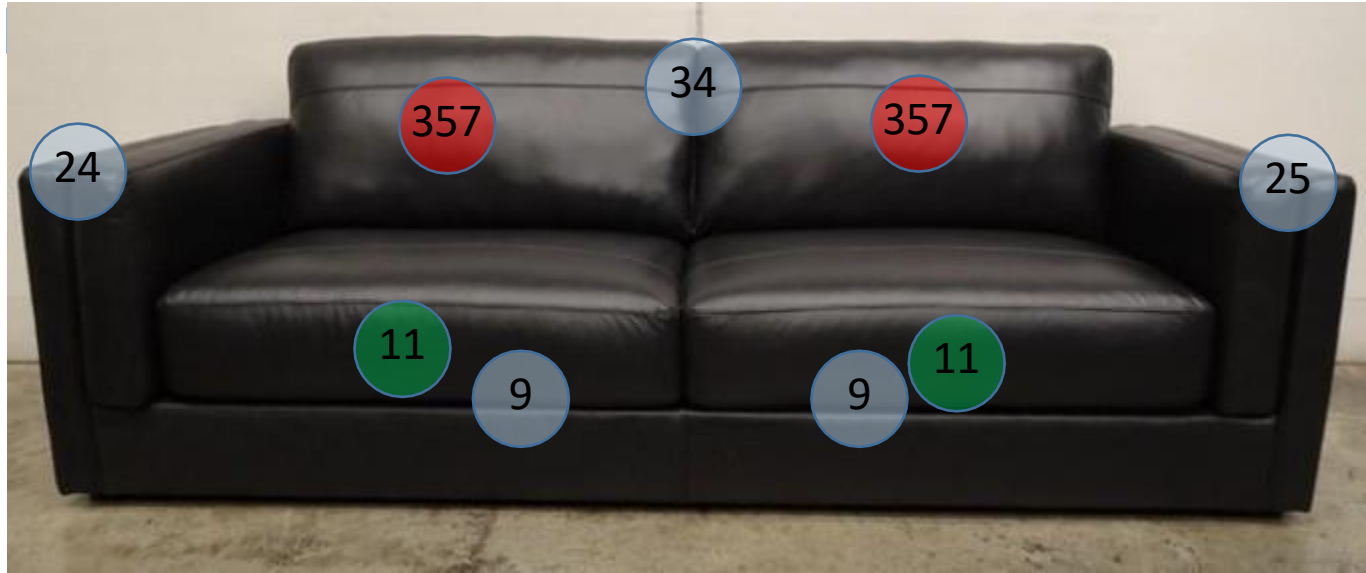

5740538

Call Out	Description
●	Blown Fiber
●	Cushion Chaise Pad - top Pad
●	Cushion Foam
●	KD Component
●	Cover

*Signature*  
DESIGN  
BY **ASHLEY**®

46

52

40

433

43

170

*Signature*  
DESIGN  
BY **ASHLEY**®