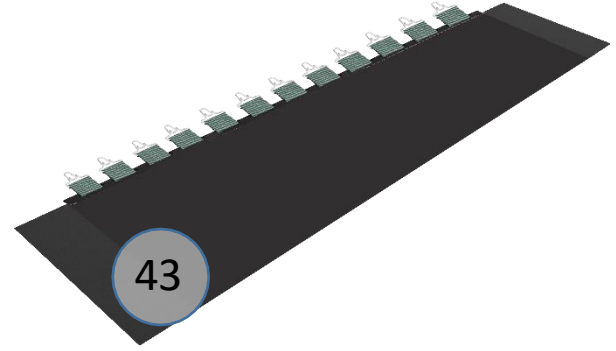

5740538

Call Out	Description
●	Blown Fiber
●	Cushion Chaise Pad - top Pad
●	Cushion Foam
●	KD Component
●	Cover

*Signature*  
DESIGN  
BY **ASHLEY**®

46

52

40

433

43